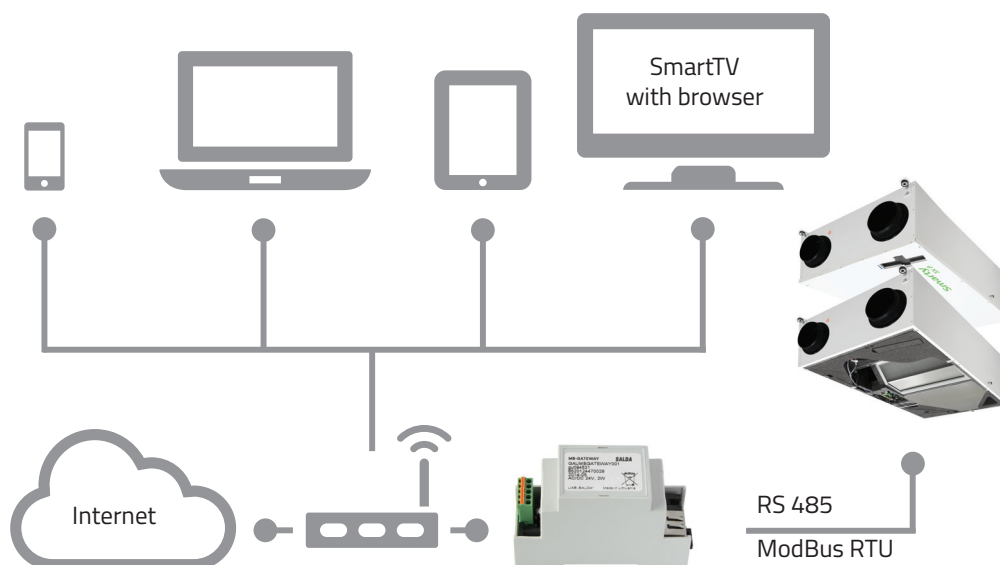

# MB-Gateway

Sit back, relax and enjoy your climate

**SALDA**  
WWW.SALDA.LT

## Act smarter! To control your climate, choose M-Gateway by Salda UAB:

- › Remote air handling unit's control via PC through the home network or internet;
- › A three-level menu: user/service/adjuster;
- › User friendly, multilingual and up-to-date interface.

MB-Gateway enables ventilation units, based on control technology produced by Salda, to connect through TCP/IP to the wide range of control devices.

Suitable Air handling units based on controllers:

<p><b>SMARTY 3X P</b></p>		<p><b>RIS EKO 3.0</b></p>	
<p><b>SMARTY 3X VEL/VER</b></p>		<p><b>RIS EC 3.0</b></p>	
<p><b>RIRS EKO 3.0</b></p>		<p><b>RIS 3.0</b></p>	
<p><b>RIRS 3.0</b></p>			

## TECHNICAL FUNCTIONS:

- › TCP/IP Modbus gateway;
- › IPV4 protocol;
- › WEB server;
- › FTP server;
- › Building of Modbus commands using HTTP requests;
- › Authorized connection;
- › Automatic data communication between Modbus units;
- › Updating of the module firmware using MicroSD memory card or FTP client;
- › RT clock;
- › Galvanically insulated RS485 communication line.